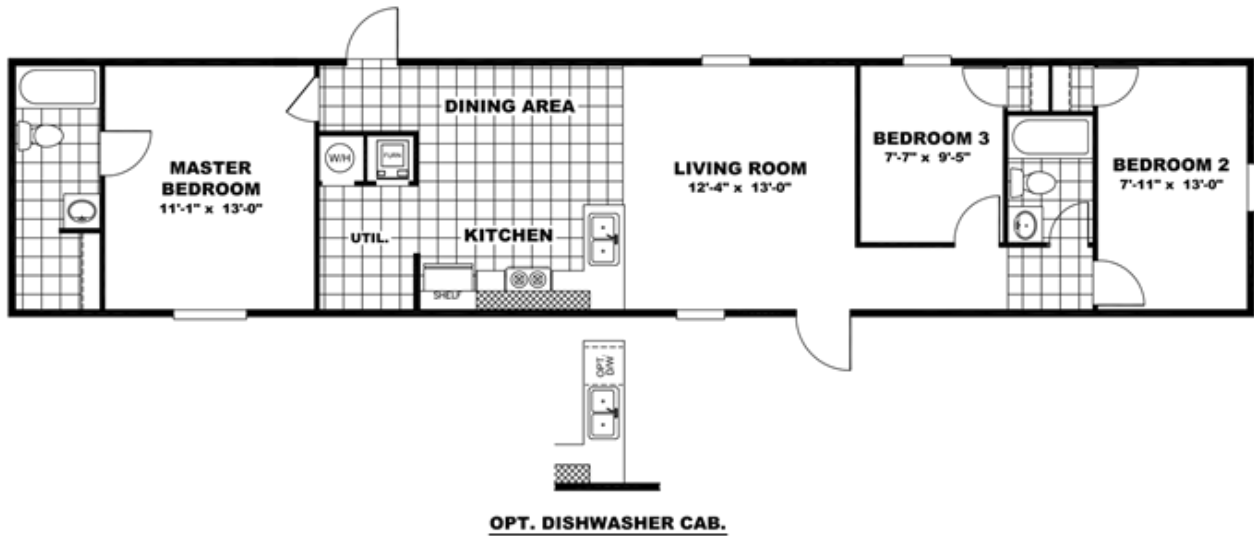

ELATION Floor plan number: CWP037314TN

3 beds • 2 baths • 924 sq.ft. • 14' width • 66' depth

Our home building facilities invest in continuous product and process improvements. Plans, dimensions, features, materials, specifications and availability are subject to change without notice or obligation. Renderings and floor plans are representative likenesses of our homes and may differ from the actual homes. We invite you to tour a Home Center near you and inspect the highest value in quality housing available or call (910) 654-4128 to speak with a Home Consultant. Copyright 2017, CMH. All rights reserved.